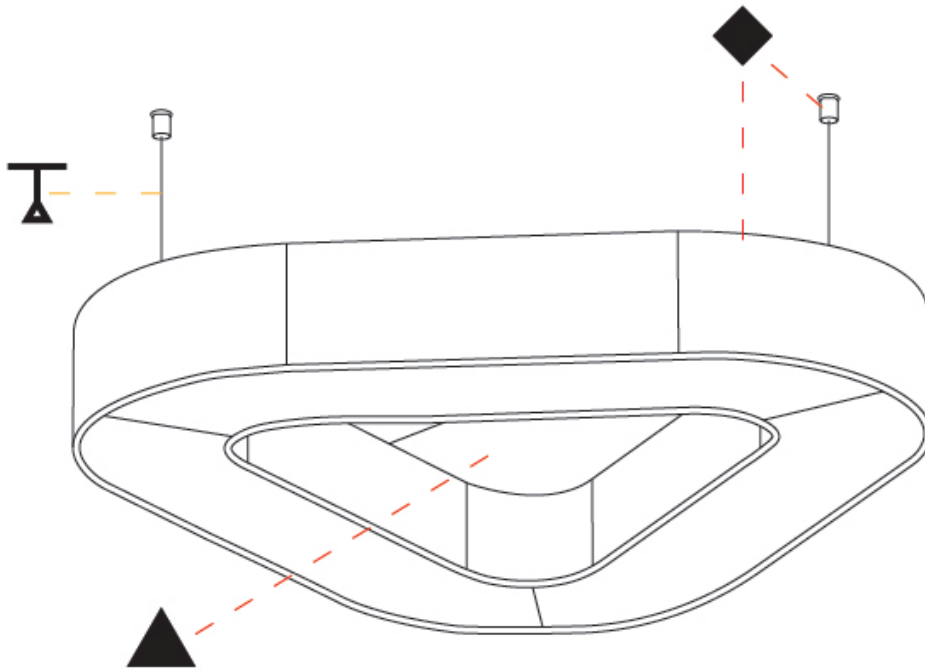

VICTORY ACOUSTIC SUSPENSION

A300741-

PROJECT	_____
TYPE	_____
SPECIFIER	_____
QUANTITY	_____
DATE	_____