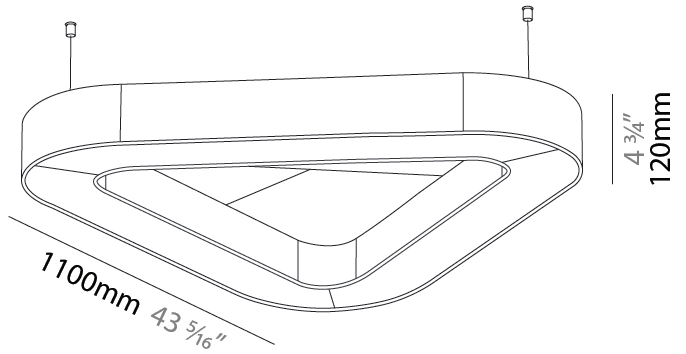

GENERAL

Series: Victory Acoustic
Brand: Prolicht
Division: Architectural
Mounting Type: Suspension
Mounting Location: Ceiling
Subcategory: Acoustic

PHYSICAL

Shape: Round
Length (mm): 1100
Length (in): 43 ⁵/₁₆
Width (mm): 1012
Width (in): 39 ¹³/₁₆
Height (mm): 120
Height (in): 4 ³/₄
Light Distribution: Direct
Diffuser: PMMA - Opal / Micro-Prism
Fixture Finish: SSR / BKV / CWI / CRY / HAB / UFT / ITA / RUA / FTG / MYG / LOD / PUS / FRO / FUP / KIA / POP / BLS / SPG / MEY / GOH / GUM / CHC / COM / ABZ / JAG / OBR / MOS / ROR
Accent Finish: ANC / ASH / BNA / BTC / BZE / CEL / EGG / EVG / FOG / FOS / FST / FUA / IRI / IRO / KHA / LIC / LIM / MER / MSN / MUS / ONX / PEA / PLU / POL / PPY / RAY / ROY / RST / STE / SWD / TAN / TAU
Fixture Material: Aluminum
Cable Details: 2 000mm / 78 3/4" or 6 000mm / 236 1/4" Transparent Cable

ELECTRICAL

Lamp Type: LED (Zhaga Standard)
Input Wattage (W): 73.4
Total Output Wattage (W): 66.3
Dimming: Non-Dimmable
Driver Included: Yes
Driver Location: Integrated
Driver Type: Constant Current - Universal
Driver Class: Class 2
Input Voltage (V): 120 - 277

LED

Color Temperature (°K): 2700 / 3000 / 3500 / 4000
Max. Delivered Lumen (lm): 3734 / 3865 / 4538 / 3929
Nominal Lumen (lm): 5745 / 5946 / 6982 / 6045
CRI: >90 CRI
Lamp Life (hrs): 50000

OPTICAL

RATINGS AND CERTIFICATIONS

Certified By: CSA Certified to UL and CSA Standards
IP rating: IP20